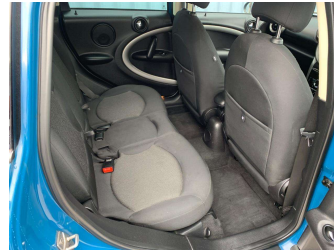

2011 Mini Cooper Crossover